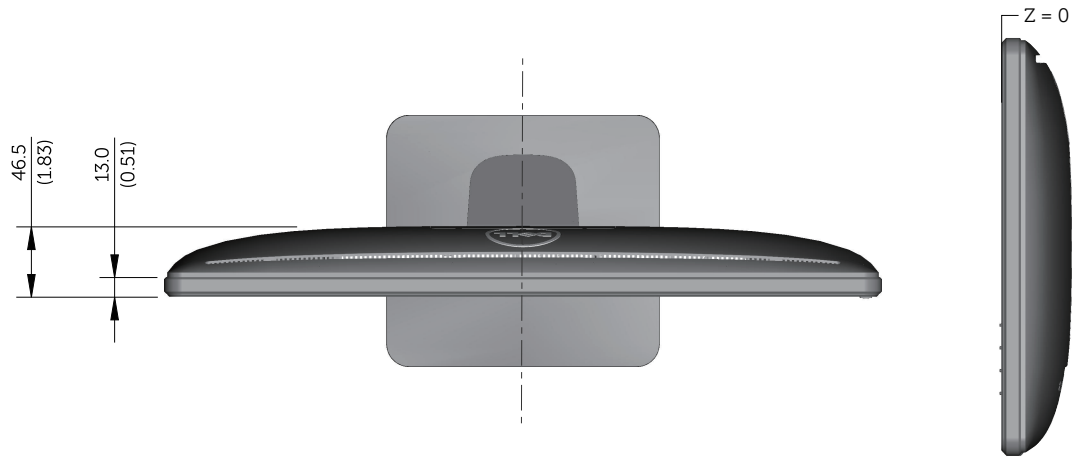

E2014H Outline Dimensions

Nominal Dimensions
Unit: mm (inch)

Back view of Monitor without stand