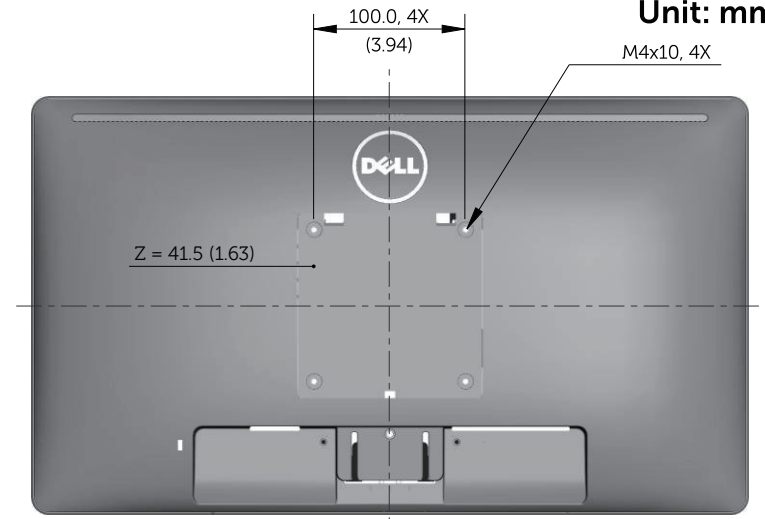

E2014H Outline Dimensions

Nominal Dimensions
Unit: mm (inch)

Back view of Monitor without stand